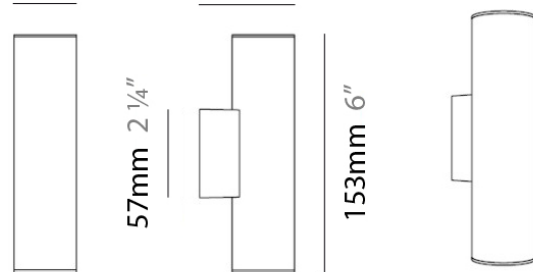

PHYSICAL

Shape: Cylinder
 Diameter (mm): 108
 Diameter (in): 4 1/4
 Length (mm): 40
 Length (in): 1 9/16
 Height (mm): 103
 Height (in): 4 1/16
 Extension (mm): 61
 Extension (in): 2 3/8
 Light Distribution: Uplight
 Weight (kg): 1.4
 Weight (lbs): 3
 Fixture Finish: Chrome
 Fixture Material: Metal

GENERAL

Series: Tub LED
 Brand: Milan
 Division: Design
 Mounting Type: Surface
 Mounting Location: Wall
 Subcategory: Up/Down Light

PHYSICAL

Shape: Cylinder
 Diameter (mm): 108
 Diameter (in): 4 1/4
 Length (mm): 40
 Length (in): 1 9/16
 Height (mm): 153
 Height (in): 6
 Extension (mm): 61
 Extension (in): 2 3/8
 Light Distribution: Direct / Indirect
 Weight (kg): 1.4
 Weight (lbs): 3
 Fixture Finish: WHI
 Fixture Material: Metal

OPTICAL

RATINGS AND CERTIFICATIONS

Certified By: CSA Certified to UL and CSA Standards
 IP rating: IP20

Ø108mm 4 1/4"

J-Box cover plate Included

40mm 1 9/16" 61mm 2 3/8"

PROJECT	
TYPE	
NOTES	
QUANTITY	
DATE	

TUB LED SURFACE

D93203

GENERAL

Series: Tub LED
 Brand: Milan
 Division: Design
 Mounting Type: Surface
 Mounting Location: Wall
 Subcategory: Spots

PHYSICAL

Diameter (mm): 40
 Diameter (in): 1 9/16
 Length (mm): 70
 Length (in): 2 3/4
 Height (mm): 100
 Height (in): 3 15/16
 Extension (mm): 120
 Extension (in): 4 3/4