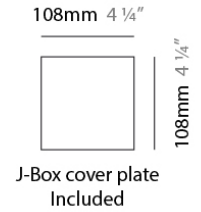

PROJECT	
TYPE	
NOTES	
QUANTITY	
DATE	

TUB LED SURFACE

D93203

GENERAL

Series: Tub LED
Brand: Milan
Division: Design
Mounting Type: Surface
Mounting Location: Wall
Subcategory: Spots

PHYSICAL

Diameter (mm): 40
Diameter (in): 1 9/16
Length (mm): 70
Length (in): 2 3/4
Height (mm): 100
Height (in): 3 15/16
Extension (mm): 120
Extension (in): 4 3/4

ELECTRICAL

Lamp Type: LED
Max. Wattage Per Lamp (W): 4
Dimming: Electronic Low Voltage Dimming
Driver Included: No
Lamp Voltage (V): 120

LED

Number of LEDs: 1
Color Temperature (°K): 2700
Nominal Lumen (lm): 300
CRI: >80 CRI

OPTICAL

RATINGS AND CERTIFICATIONS

Certified By: Certified for North American Standards
IP rating: IP20